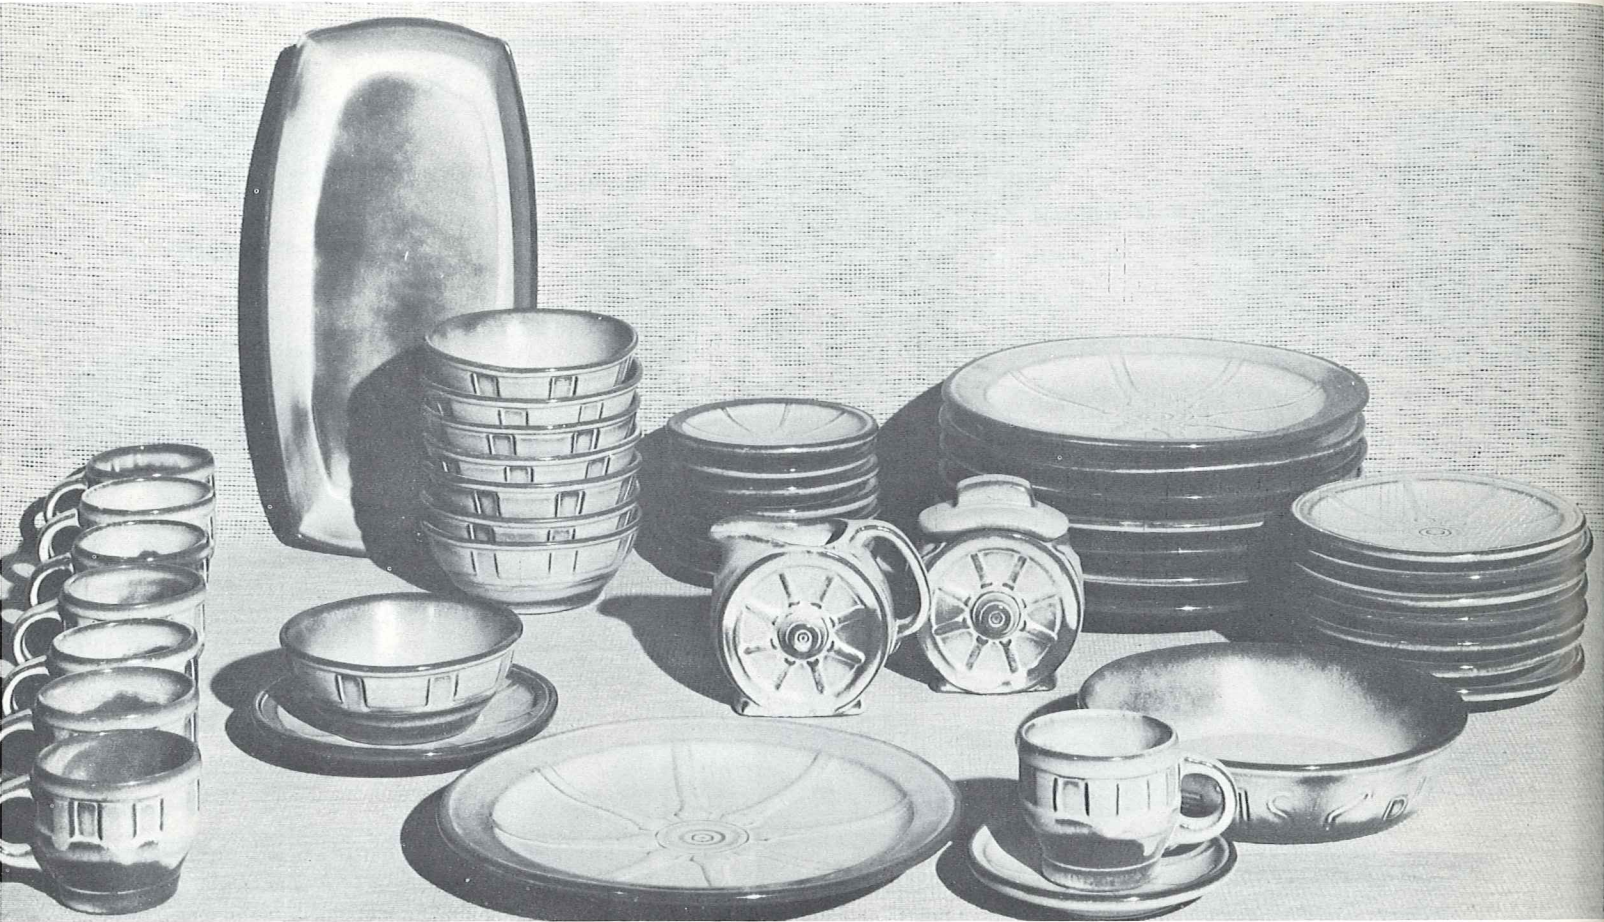

WAGON WHEELS Pattern

AVAILABLE ONLY IN: Desert Gold and Prairie Green.

94LS-45 PC. SERVICE SET, BOXED-\$65.00

- 8-Cups
- 8-Saucers
- 8-14 Oz. Bowls
- 8-7" Plates
- 8-10" Plates
- 1-13" Platter
- 1-Creamer
- 1-Sugar
- 1-Sugar Lid
- 1-Serving Bowl

(Open Stock Price-\$72.30)

THE ROMANCE OF THE WEST lives on with our WAGON WHEEL Pottery! The pitchers are quaint and practical. The cup is the hub of a wheel, and the "good luck" horseshoe makes the handles for the baker. There are bands of cattle brands on the platters and bowls. The whole set is an application of the fine designs one can find on any ranch.

A most colorful part of the history of the Southwest is the cattle industry, and the rancher's "coat of arms" is his "cattle-brand." The covered wagon, "wagon wheels," horses, the cowboys, cattle, the "little dogies," and above all, the "cattle-brand" are symbols of this natural industry.

94TS-20 PC. STARTER SET, BOXED \$30.00

- 4-Cups
 - 4-Saucers
 - 4-7" B & B Plates
 - 4-10" Plates
 - 4-14 Oz. Chili-Soup Bowls
- (Open Stock Price-\$31.40)

Many of these brands are fine designs, and most of them have a definite meaning. Some are the initials of the owner, others may refer to hills on the ranch, the number of acres he owns, the number in the family, his monogram, key, a hat, or any one of a thousand items of interest. Each brand is usually registered in the county in which it is used.